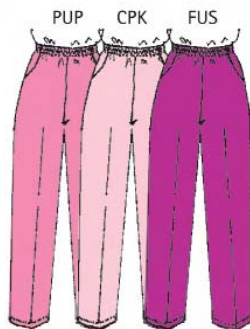

PRETTY IN PINK

STRETCHY SWIRL

97% Cotton
3% Spandex

Coordinates best with: Black, Candy Pink, Punchy Pink

V-Neck Top
610 SSW
XS-XXL

HAPPY HEARTS

100% Cotton

Coordinates best with: Black, Red, Fuchsia, Lavender, White

V-Neck Top
610 HHR
XS-XXL

Moc Wrap Top
941 HHR
XS-XXL
Red Trim

HIPPY HEARTS

100% Cotton

Coordinates best with: Punchy Pink, Fuchsia

V-Neck Top
610 HPH
XS-XXL

727
Basic Pant
XS-XXL

P Petite sizes available

369
Button Flair Pant
XS-XL

P Petite sizes available