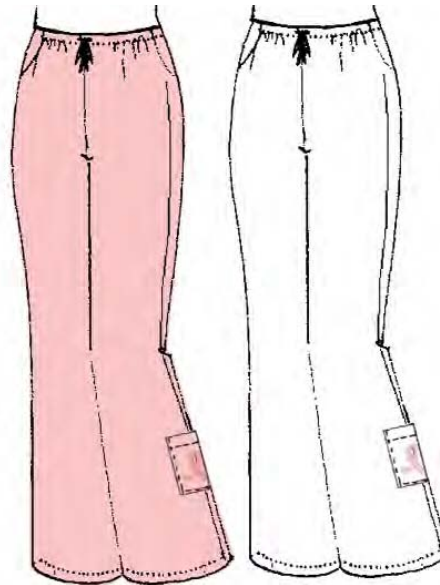

HOPE, LOVE & CURE

100% Cotton

Coordinates best with:
Ceil Blue, Navy, Candy Pink,
Punchy Pink, Fuchsia

V-Neck Top
617 HLC
XS-5XL

Lulu Top
036 HLC
XS-XXL

394 RB
Pant
XS-XXL

Colors: White, Candy Pink
(both colors come with
Candy Pink embroidered
ribbon on cargo pocket)

RIBBONS OF LOVE

100% Cotton

Coordinates best with: Candy
Pink, Ceil Blue, Royal, Lavender

V-Neck Top
910 ROL
S-5XL

Warm-up Jacket
929 ROL
S-XXL