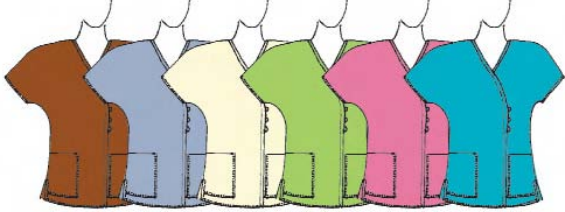

SLIM TRIM

Mocha Bisque, Ceil Blue, Pearl, Margarita Lime, Punchy Pink, Blue Daiquiri

941 T
Slim Trim Top
 XS-XL
 Black Trim

366 T
Slim Trim Pant
 XS-XL
 Black Trim

BLUE DAIQUIRI PAISLEY

97% Cotton
3% Spandex

Coordinates best with:
 Margarita Lime, Punchy Pink,
 Black, Ceil Blue, Blue Daiquiri

V-Neck Top
610 BDP
 XS-XXL

Junior V-Neck
605 BDP
 XS-XXL
 Blue Daiquiri Trim
 Margarita Lime Piping

MARGARITA LIME FLORAL

97% Cotton
3% Spandex

Coordinates best with:
 Blue Daiquiri, Margarita Lime,
 Angel Blue

V-Neck Top
610 MLF
 XS-XXL