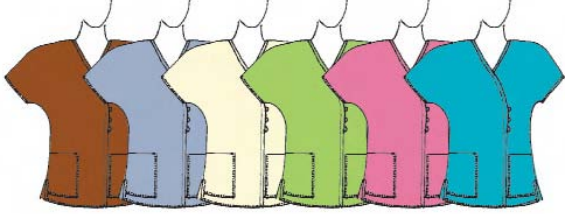

SLIM TRIM

Mocha Bisque, Ceil Blue, Pearl, Margarita Lime, Punchy Pink, Blue Daiquiri

941 T
Slim Trim Top
 XS-XL
 Black Trim

366 T
Slim Trim Pant
 XS-XL
 Black Trim

BLUE DAIQUIRI PAISLEY

97% Cotton
3% Spandex

Coordinates best with:
 Margarita Lime, Punchy Pink,
 Black, Ceil Blue, Blue Daiquiri

V-Neck Top
610 BDP
 XS-XXL

Junior V-Neck
605 BDP
 XS-XXL
 Blue Daiquiri Trim
 Margarita Lime Piping

MARGARITA LIME FLORAL

97% Cotton
3% Spandex

Coordinates best with:
 Blue Daiquiri, Margarita Lime,
 Angel Blue

V-Neck Top
610 MLF
 XS-XXL